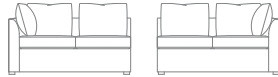

LEFT OR RIGHT ARM LOVESEAT
62" w x 34" d x 36" h
seat width: 56"; seat depth: 22"
seat height: 20"; arm height: 28"
COM 12.5 yds

TALL OTTOMAN
28" w x 28" d x 20" h
COM 3.5 yds

SHORT OTTOMAN
28" w x 28" d x 15" h
COM 3.5 yds