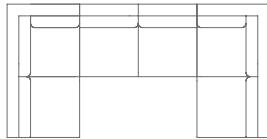

PROFILE

**LOVESEAT**  
68" w x 34" d x 36" h  
seat width: 57"; seat depth: 22"  
seat height: 20"; arm height: 28"  
COM 14.5 yds

**SOFA**  
96" w x 34" d x 36" h  
seat width: 85"; seat depth: 23"  
seat height: 20"; arm height: 28"  
COM 18 yds

**CORNER**  
34" w x 34" d x 36" h  
seat width: 22"; seat depth: 22"  
seat height: 20"  
COM 8.5 yds

**LEFT OR RIGHT ARM LOVESEAT**  
62" w x 34" d x 36" h  
seat width: 56"; seat depth: 22"  
seat height: 20"; arm height: 28"  
COM 12.5 yds

**TALL OTTOMAN**  
28" w x 28" d x 20" h  
COM 3.5 yds

**SHORT OTTOMAN**  
28" w x 28" d x 15" h  
COM 3.5 yds

### COMMON SECTIONAL CONFIGURATIONS

**2-PC SECTIONAL**  
96" w x 96" d x 36" h  
COM 30.5 yds  
◦ 1x sofa  
◦ 1x left or right arm loveseat

**3-PC SECTIONAL**  
124" w x 96" d x 36" h  
COM 35.5  
◦ 1x right arm loveseat  
◦ 1x armless loveseat  
◦ 1x left arm loveseat