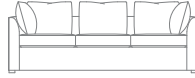

## DR. PITT

Our modern interpretation of a disco-era classic, this pit-style sectional collection allows for endless configurations, ranging from massive to mini. Push pieces together for a free-for-all slumber party of epic proportions, or pull them apart to form intimate seating arrangements, perfect for adult conversation and cocktails.

PROFILE

**LOVESEAT**  
68" w x 34" d x 36" h  
seat width: 57"; seat depth: 22"  
seat height: 20"; arm height: 28"  
COM 14.5 yds

**SOFA**  
96" w x 34" d x 36" h  
seat width: 85"; seat depth: 23"  
seat height: 20"; arm height: 28"  
COM 18 yds

### COMMON SECTIONAL CONFIGURATIONS

**2-PC SECTIONAL**  
96" w x 96" d x 36" h  
COM 30.5 yds  
◦ 1x sofa  
◦ 1x left or right arm loveseat

**3-PC SECTIONAL**  
124" w x 96" d x 36" h  
COM 35.5  
◦ 1x right arm loveseat  
◦ 1x armless loveseat  
◦ 1x left arm loveseat